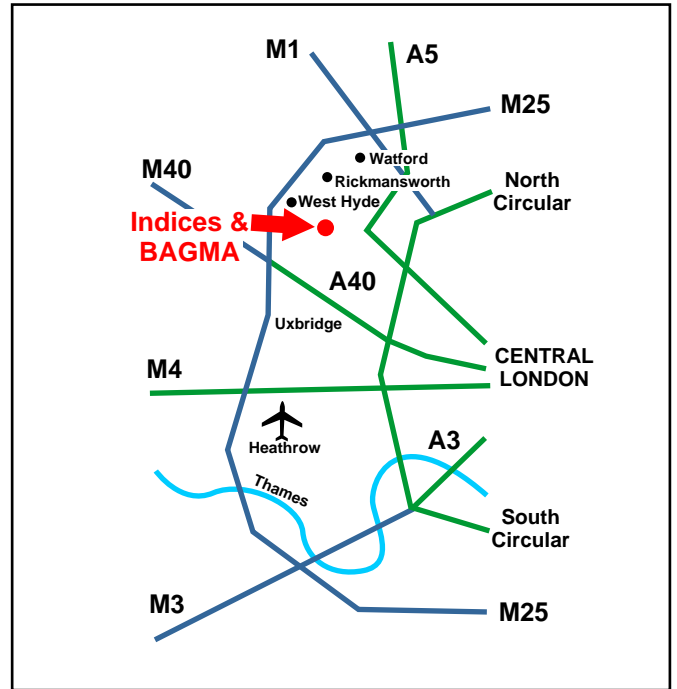

## How to find us:

We are situated less than 10 minutes from Junction 17 of the M25 just outside of Rickmansworth, Hertfordshire. We are only a couple of miles from the M1, M40 & M4. The M3 & M11 are only 20-30 minutes away and Heathrow can be easily reached.

### NEAREST INFORMATION

- Tube Station: [Rickmansworth](#) (2.4 miles (3.9 km))
- Railway Station: [Denham Railway Station](#) (2 miles (3.3 km))
- Motorway Junction: [M25 jct 17](#) (1.9 miles (3.1 km))
- Airport: [Heathrow](#) (9.7 miles (15.6 km))