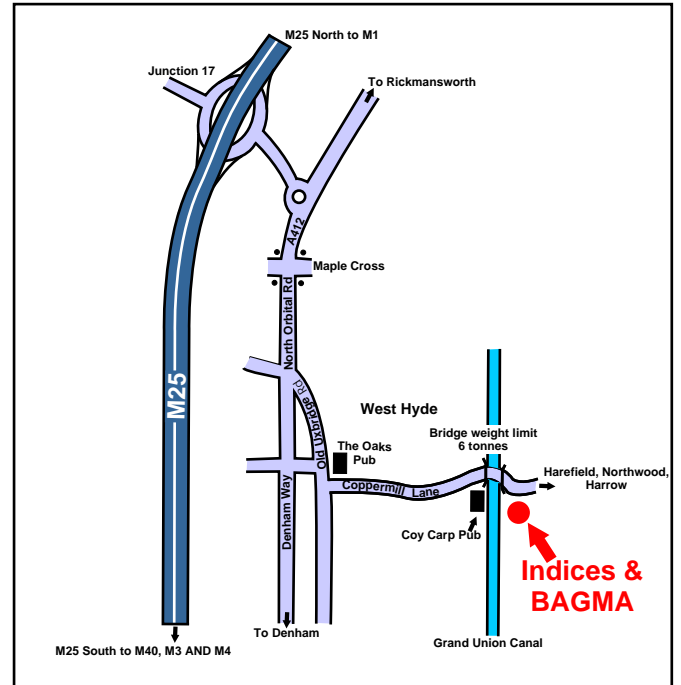

## How to find us:

We are situated less than 10 minutes from Junction 17 of the M25 just outside of Rickmansworth, Hertfordshire. We are only a couple of miles from the M1, M40 & M4. The M3 & M11 are only 20-30 minutes away and Heathrow can be easily reached.

### NEAREST INFORMATION

- Tube Station: [Rickmansworth](#) (2.4 miles (3.9 km))
- Railway Station: [Denham Railway Station](#) (2 miles (3.3 km))
- Motorway Junction: [M25 jct 17](#) (1.9 miles (3.1 km))
- Airport: [Heathrow](#) (9.7 miles (15.6 km))